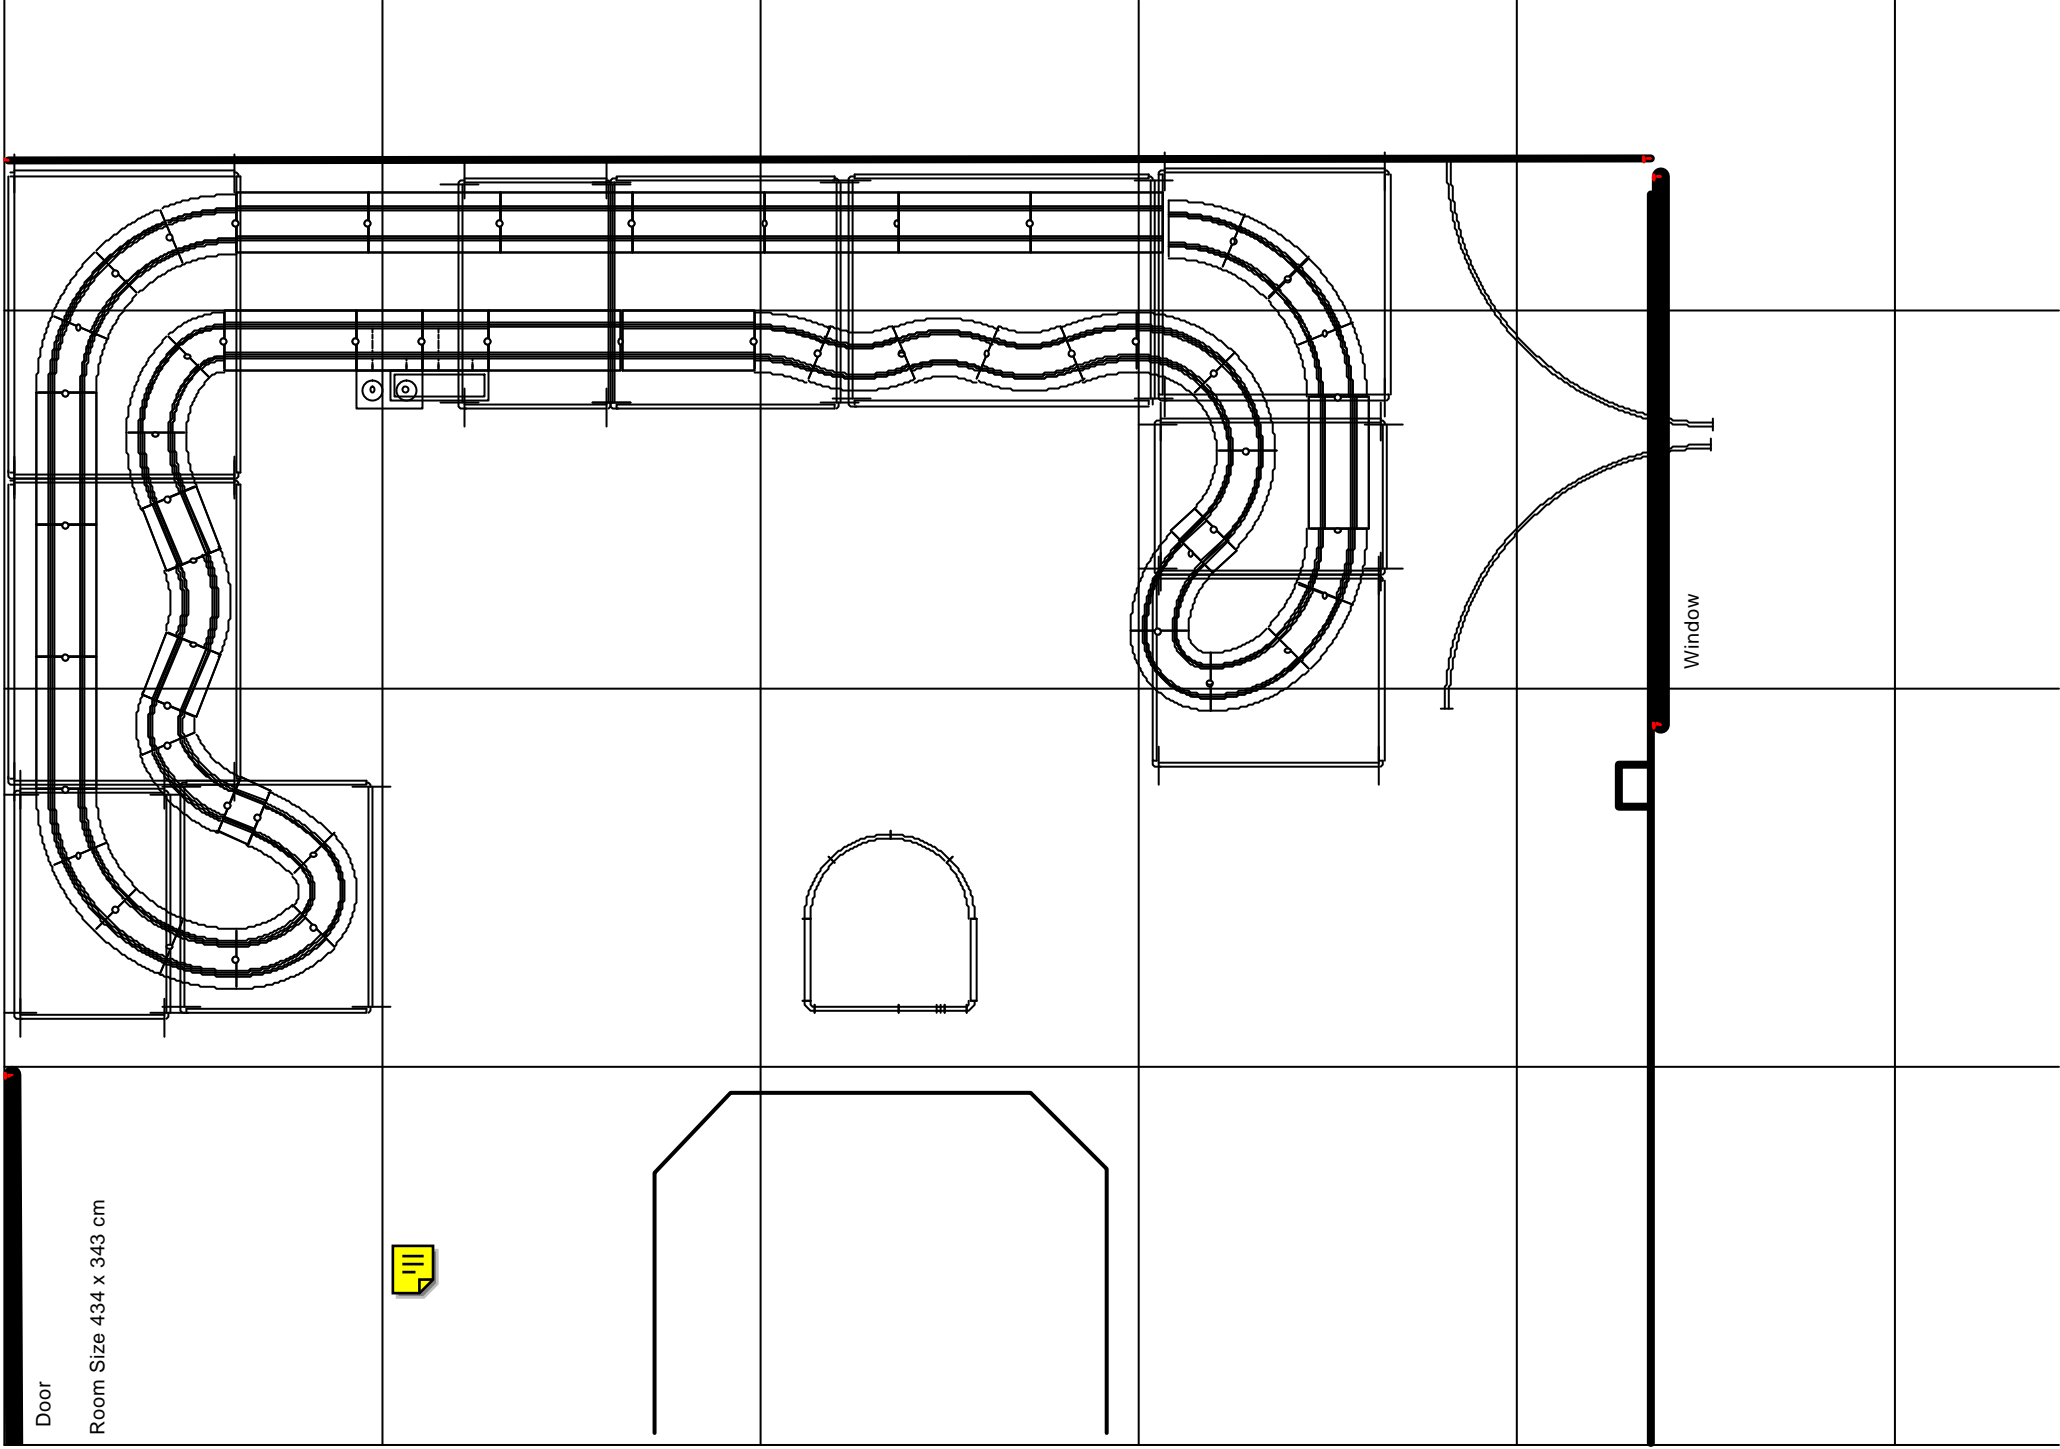

The Race Place's Scalextric Track Plan Book 2 by:

In this book, you'll find different 2 and 4 lanes Scalextric Track Plans I have drawn. I haven't tested all of them myself yet. If you do put one together and race on it, please give me an email with some feedback about how you liked it. The grid is 1 meter. The needed track is listed in german, but you can use the numbers to get the right track pieces if you don't understand the text.

Hope you'll have fun with them!

*/Anders Lattermann
anders@lattermann.com
<http://www.lattermann.com/raceplace>*

Door

Room Size 434 x 343 cm

Window

Door

Room Size 434 x 343 cm

Window